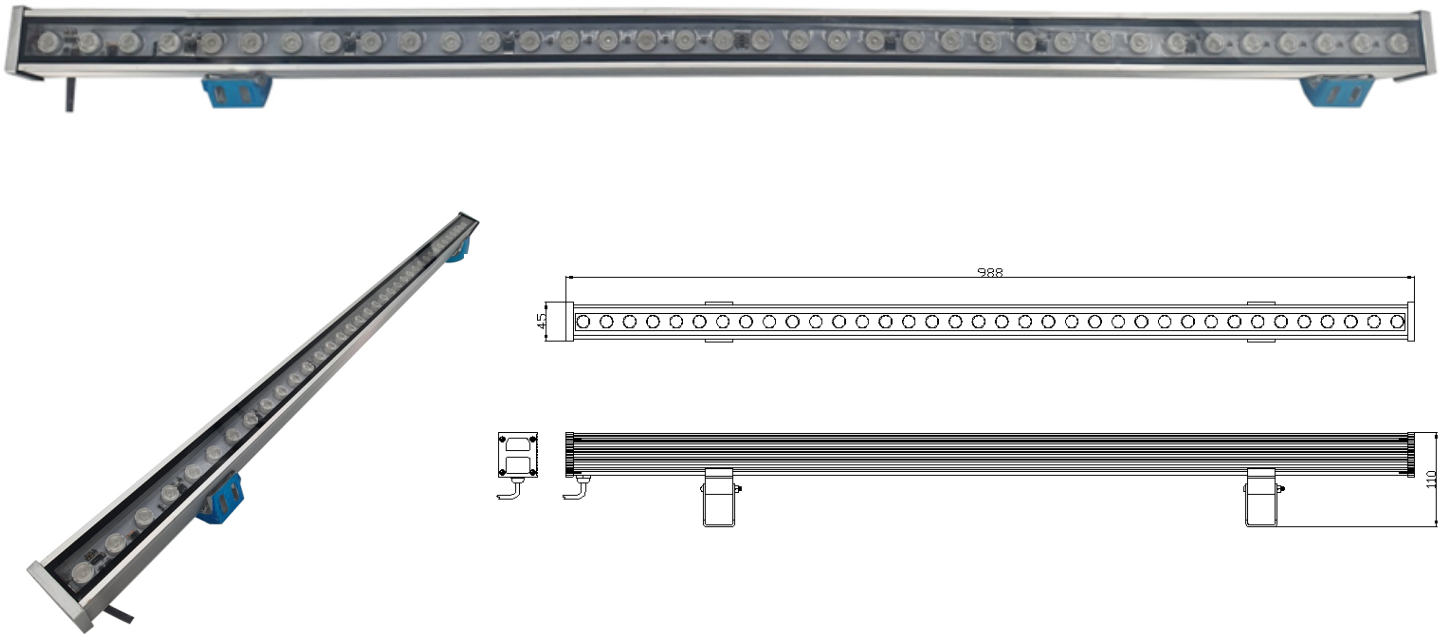

## SLIMLINE Flood light(LH-STL-10X)

### Features

- \*.Waterproof
- \*.Full aluminum body
- \*.Glass cover
- \*.DMX512 RGB

### The Technical Specifications of LED Flood light line bar (LH-STL-10X)

\*. X=Color

Descriptions	Specifications	Remarks
1. Driving Current(Max)	1.5A	Constant current
2. Power Consumption	36W	at 24V
3. Operating Voltage	20~25V VDC	
4. Recommended Voltage	24 VDC	
5. LED Quantity	36 EA	
6. LED Luminous Intensity	RED 304lm	
	GREEN 723lm	
	BLUE 189lm	
7. Operating Temperature	-20°C ~ +60°C	
8. LED Viewing Angle	15/30 degree	
9. Power input line length	350mm	
10. Data format	DMX512	
11. IP grade	IP66	
12. Outline Size	988 x 45 x 110(H)mm	
13. Weight	2.9Kg	